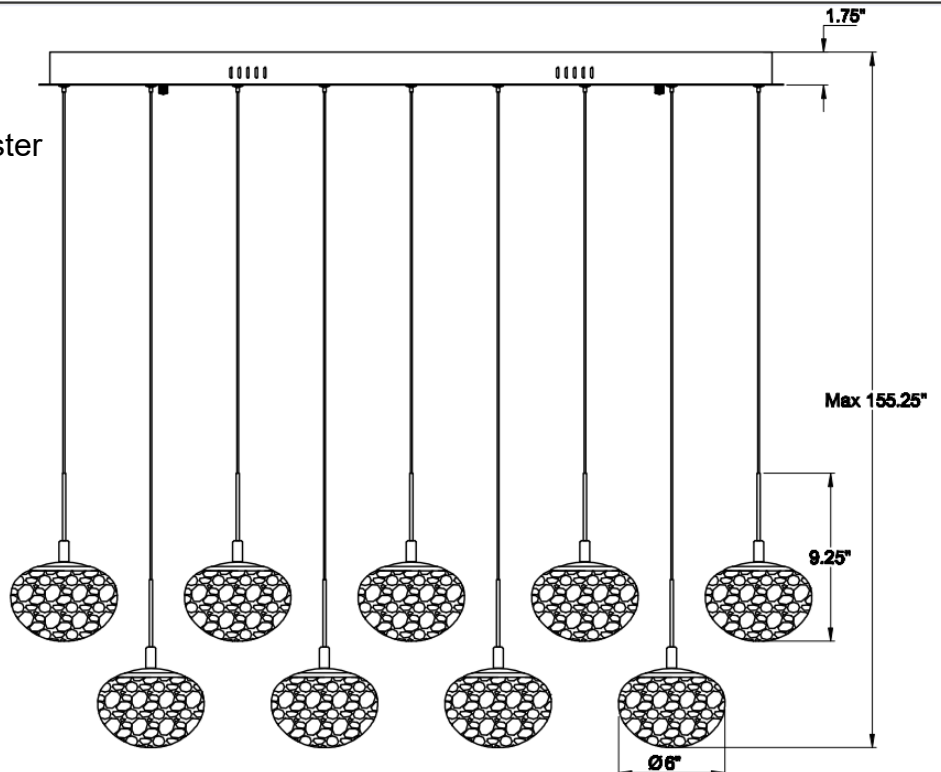

Calcolo, 14 Light Rectangular LED Chandelier, Painted Antique Brass

Specifications:

- Model#: 12126-030
- Finish: Antique Brass
- Glass/Shade: D6" x H4.25"
- Material: Steel+Aluminum+Natural Alabaster
- Dimension: L41.25" x W17.75" x H9.25"
- Lamping: Integrated LED
- Wattage: 14 x 8W
- Voltage: 120V
- Color Temperature: 3000K
- CRI: 90
- Delivered Lumen: 5600lm
- Dimmable: Yes
- Max. Height: 153"
- Canopy Dimension:
L41.25" x W17.75" x H1.75"
- Product Weight: 66.2 lbs.